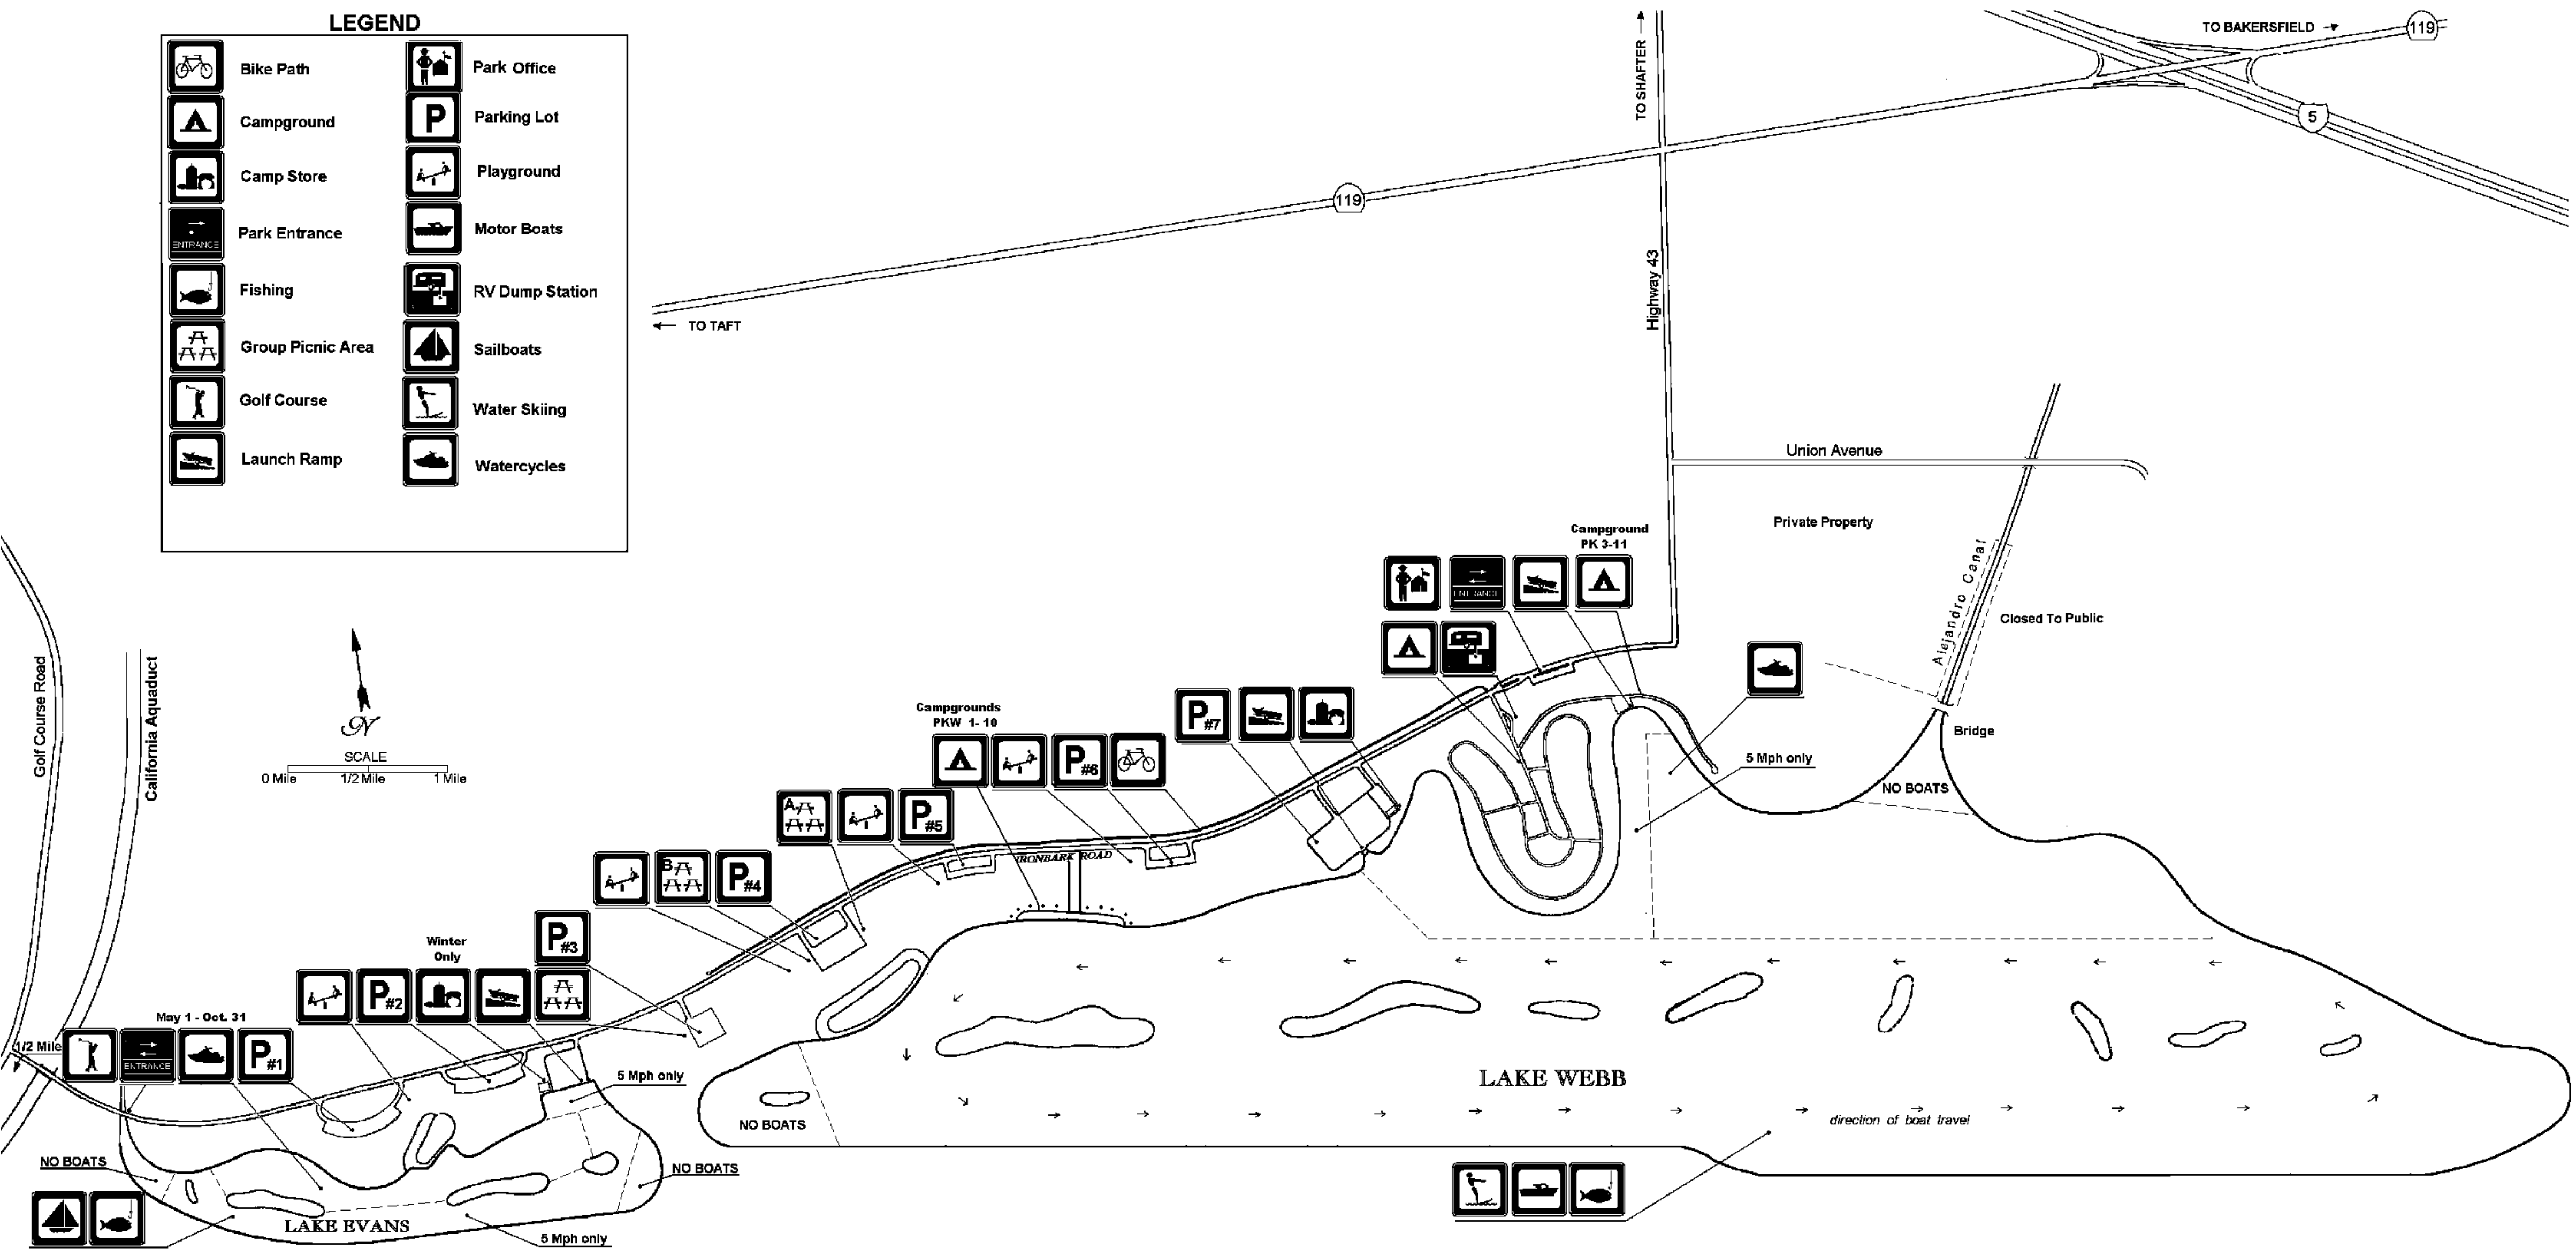

BUENA VISTA AQUATIC RECREATION AREA

LEGEND

	Bike Path		Park Office
	Campground		Parking Lot
	Camp Store		Playground
	Park Entrance		Motor Boats
	Fishing		RV Dump Station
	Group Picnic Area		Sailboats
	Golf Course		Water Skiing
	Launch Ramp		Watercycles

✳ ACCESS ENTRY CARD REQUIRED